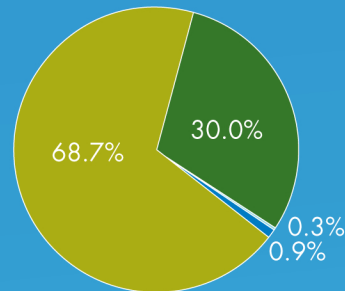

Facts About Groundwater

Of all water on Earth only **1%** is available for our use

Of all freshwater on Earth:

68.7% is icecaps and glaciers
30.0% is groundwater
0.3% is surface water
0.9% is other

Myths About Groundwater

Groundwater moves rapidly.

There is no relationship between groundwater and surface water.

Groundwater migrates thousands of miles.

Groundwater removed from the Earth is never returned.

Groundwater is mysterious and occult.