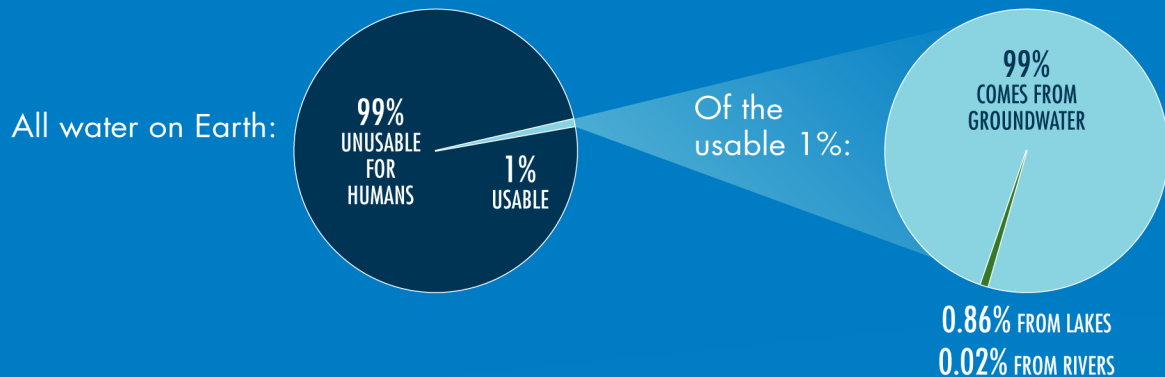

Facts About Groundwater

Of all water on Earth only **1%** is available for our use

Of all freshwater on Earth:

68.7% is icecaps and glaciers
30.0% is groundwater
0.3% is surface water
0.9% is other

Myths About Groundwater

Groundwater moves rapidly.

There is no relationship between groundwater and surface water.

Groundwater migrates thousands of miles.

Groundwater removed from the Earth is never returned.

Groundwater is mysterious and occult.

Groundwater is not a significant source of water supply.